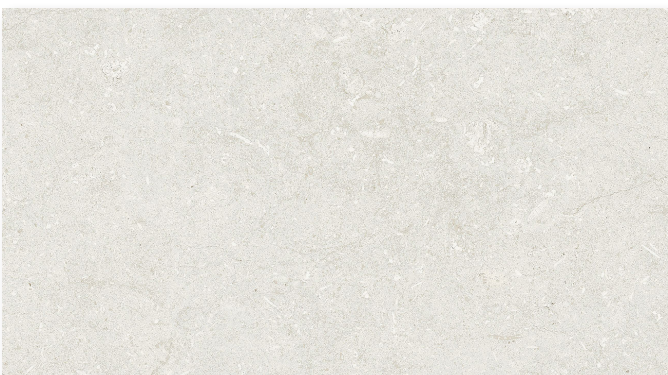

METROSTONE

COLLECTION

Wayne Tile
Company

waynetile.com

METROSTONE

STOCK SIZES

2''x2'' Mosaic

AVAILABLE COLORS

Fossile Cream

Fossile Grey

Fossile White

Fossile Cream | 24"x48"

Fossile White | 24"x48"

METROSTONE

TECHNICAL CHARACTERISTICS

Material	Glazed Porcelain
Finish	Matte
Thickness	9 mm
Rectified	Yes
DCOF	>0.42
Application	Interior/Exterior
Frost Resistance	Yes