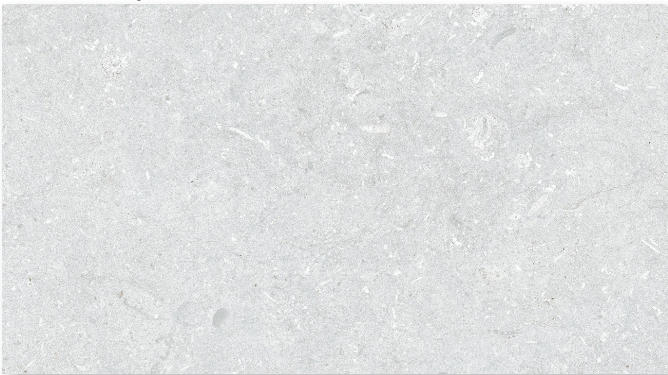

METROSTONE

COLLECTION

Wayne Tile
Company

waynetile.com

METROSTONE

STOCK SIZES

2''x2'' Mosaic

AVAILABLE COLORS

Fossile Cream

Fossile Grey

Fossile White

Fossile Cream | 24"x48"

Fossile White | 24"x48"

METROSTONE

TECHNICAL CHARACTERISTICS

Material	Glazed Porcelain
Finish	Matte
Thickness	9 mm
Rectified	Yes
DCOF	>0.42
Application	Interior/Exterior
Frost Resistance	Yes