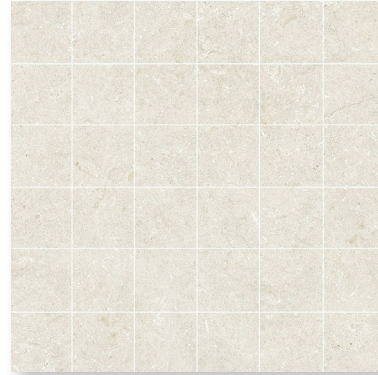

METROSTONE

COLLECTION

Wayne Tile
Company

waynetile.com

METROSTONE

STOCK SIZES

2''x2'' Mosaic

AVAILABLE COLORS

Fossile Cream

Fossile Grey

Fossile White

Fossile Cream | 24"x48"

Fossile White | 24"x48"

METROSTONE

TECHNICAL CHARACTERISTICS

Material	Glazed Porcelain
Finish	Matte
Thickness	9 mm
Rectified	Yes
DCOF	>0.42
Application	Interior/Exterior
Frost Resistance	Yes